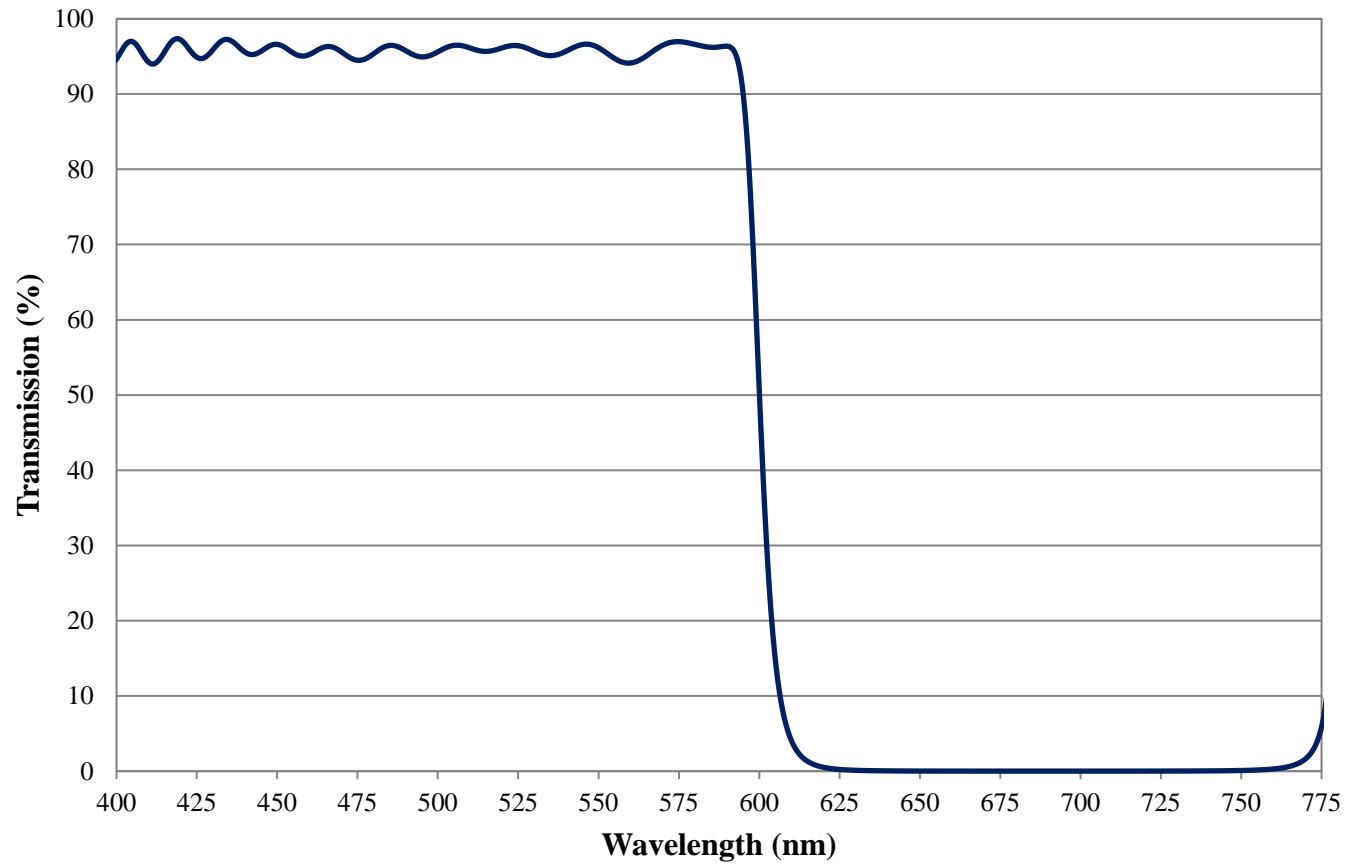

Coating Curve

Edmund Optics Inc.
USA | Asia | Europe

COATING CURVE

600nm OD 2.0 Shortpass Filter FOR REFERENCE ONLY

Coating Curve

Edmund Optics Inc.
USA | Asia | Europe

COATING CURVE

600nm OD 2.0 Shortpass Filter FOR REFERENCE ONLY