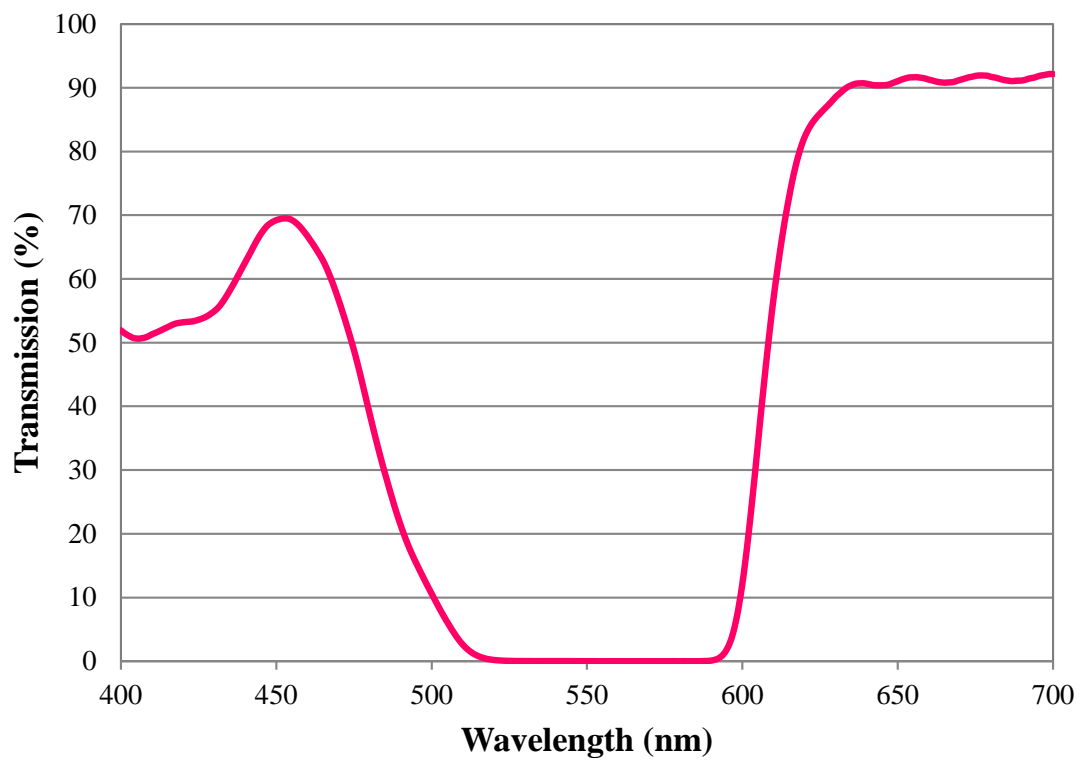

## Magenta 32 Transmission Curve

**EO** Edmund  
optics | worldwide  
[www.edmundoptics.com](http://www.edmundoptics.com)

© COPYRIGHT 2009 EDMUND OPTICS, INC. ALL RIGHTS RESERVED