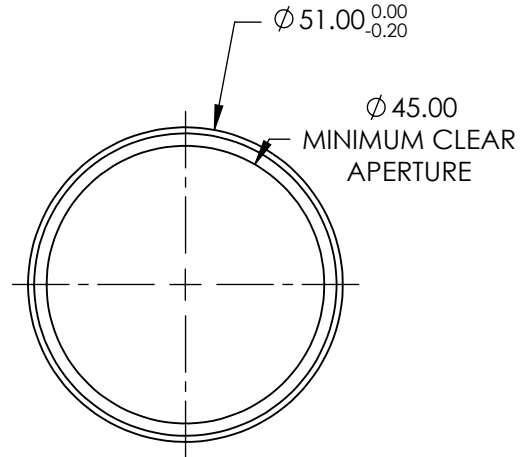

**FOR INFORMATION ONLY:
DO NOT MANUFACTURE
PARTS TO THIS DRAWING**

SPECIFICATIONS SUBJECT TO CHANGE WITHOUT NOTICE
DIMENSIONS ARE FOR REFERENCE ONLY

EO® **Edmund Optics**®

	S1	S2	THIRD ANGLE PROJECTION 		TITLE	M49 X 0.75, MOUNTED THREADED, GREEN FILTER	
SHAPE	PLANO	PLANO	ALL DIMS IN	mm	DWG NO	54769	SHEET 1 OF 1
SURFACE QUALITY	80-50	80-50			DWG NO	54769	SHEET 1 OF 1
BEVEL	PROTECTIVE AS NEEDED	PROTECTIVE AS NEEDED					